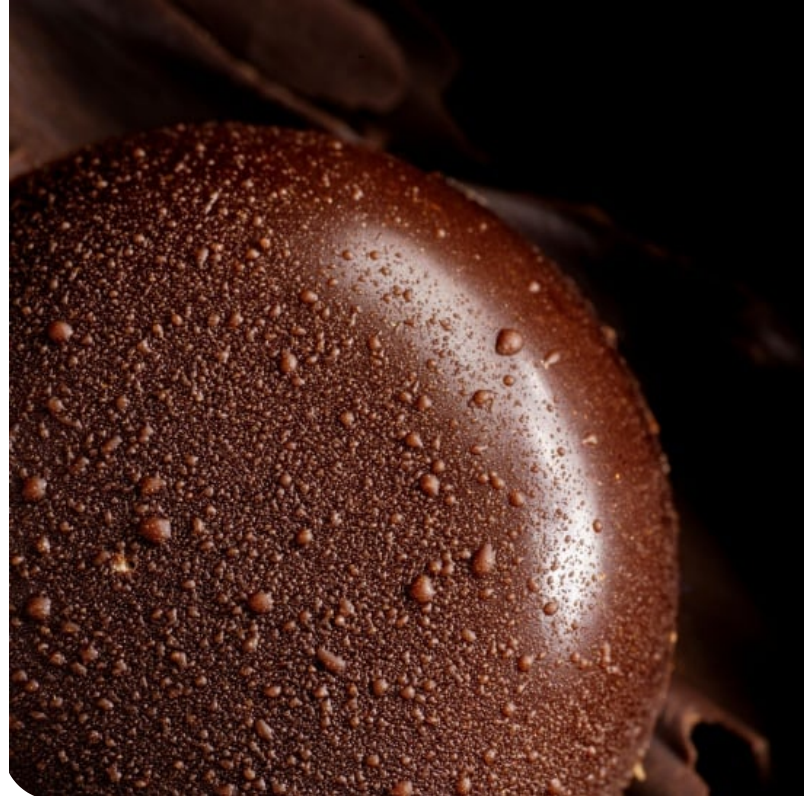

# VIDAMÀ GANACHE DARK

## 68%

CHOCOLATE

DOMORI CHOCOLATES

Elegant and round, with intense notes of coconut and dried fruit. Very elegant and round mouthfeel.

Chocolate couverture in pastilles

**irca**  
GROUP

Extraordinary  
made simple.